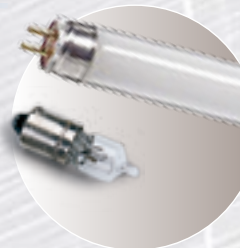

Item No.
LRM01

REPLACEMENT BULBS

5 Watt, 12-volt 380mA tungsten-halogen bulb, or 16 Watt T4 fluorescent bulb, cool white 4100K.

WORKS WITH:
LRX02
LK01

Item No.
LQ5W
LK16W

RACK MOUNT BRACKET

Rack mount bracket allows table top lamps to be attached to rack mount rails over existing panels.

WORKS WITH:
LTG18, LED18

Item No.
LRMB

MAGNETIC BASE

Magnetic base attaches to table top lamps for convenient placement on steel products.

WORKS WITH:
LTG18, LED18

Item No.
LMB

WEIGHTED BASE

Round weighted base attaches to table top lamps for stand alone use.